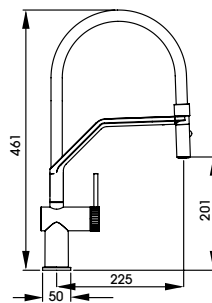

Fraction
Semi Professional

AT2160
Chrome
£457

360° abode

A style statement. The contrasting elements of this tap perfectly compliment one another

Features a pull around spray function with magnetic self-locating body and head assembly