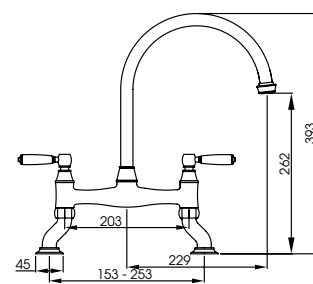

AT3001
Chrome
£575

For complete functionality select models with the integrated handspray, delivering any mix of hot and cold water through the handspray.

Image shows the Astbury Bridge

Astbury
Bridge

AT3072
Forged Brass
£606