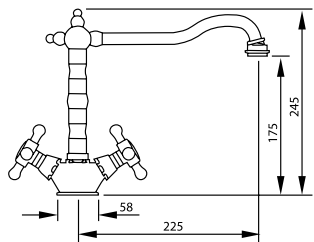

Revolve aerator supplied as standard

Image shows the Melford Monobloc in Chrome

Melford Monobloc

AT1041
Chrome
£229

AT1043
Antique Brass
£274

AT1044
Brushed Nickel
£253

Melford Bridge

AT1045
Chrome
£289