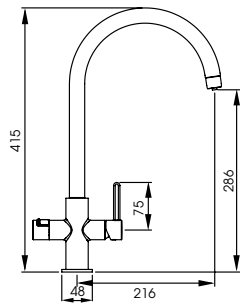

Prothia
Swan Spout

PT1130

Chrome
£649

more Style: Contemporary slimline aesthetic

more Choice: 5 finishes and 2 designs

more Control: Digital boiler interface with filter change indication

more Simplicity: Simple colour coded toolless installation and commissioning

more Safety: Dual stage safety handle for peace of mind