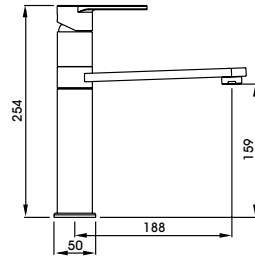

AT1180
Chrome
£327

AT1182
Matt Black
£376

Full specification documents can be found at www.abodedesigns.co.uk

Prime
Single Lever

AT1254
Chrome
£202

Modern European styling lends to the curvaceous and organic form of the Prime