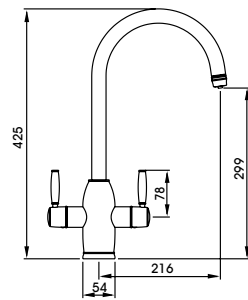

PRONTEAU™
by **abode**

4 IN 1 with **PROBOIL.4E**