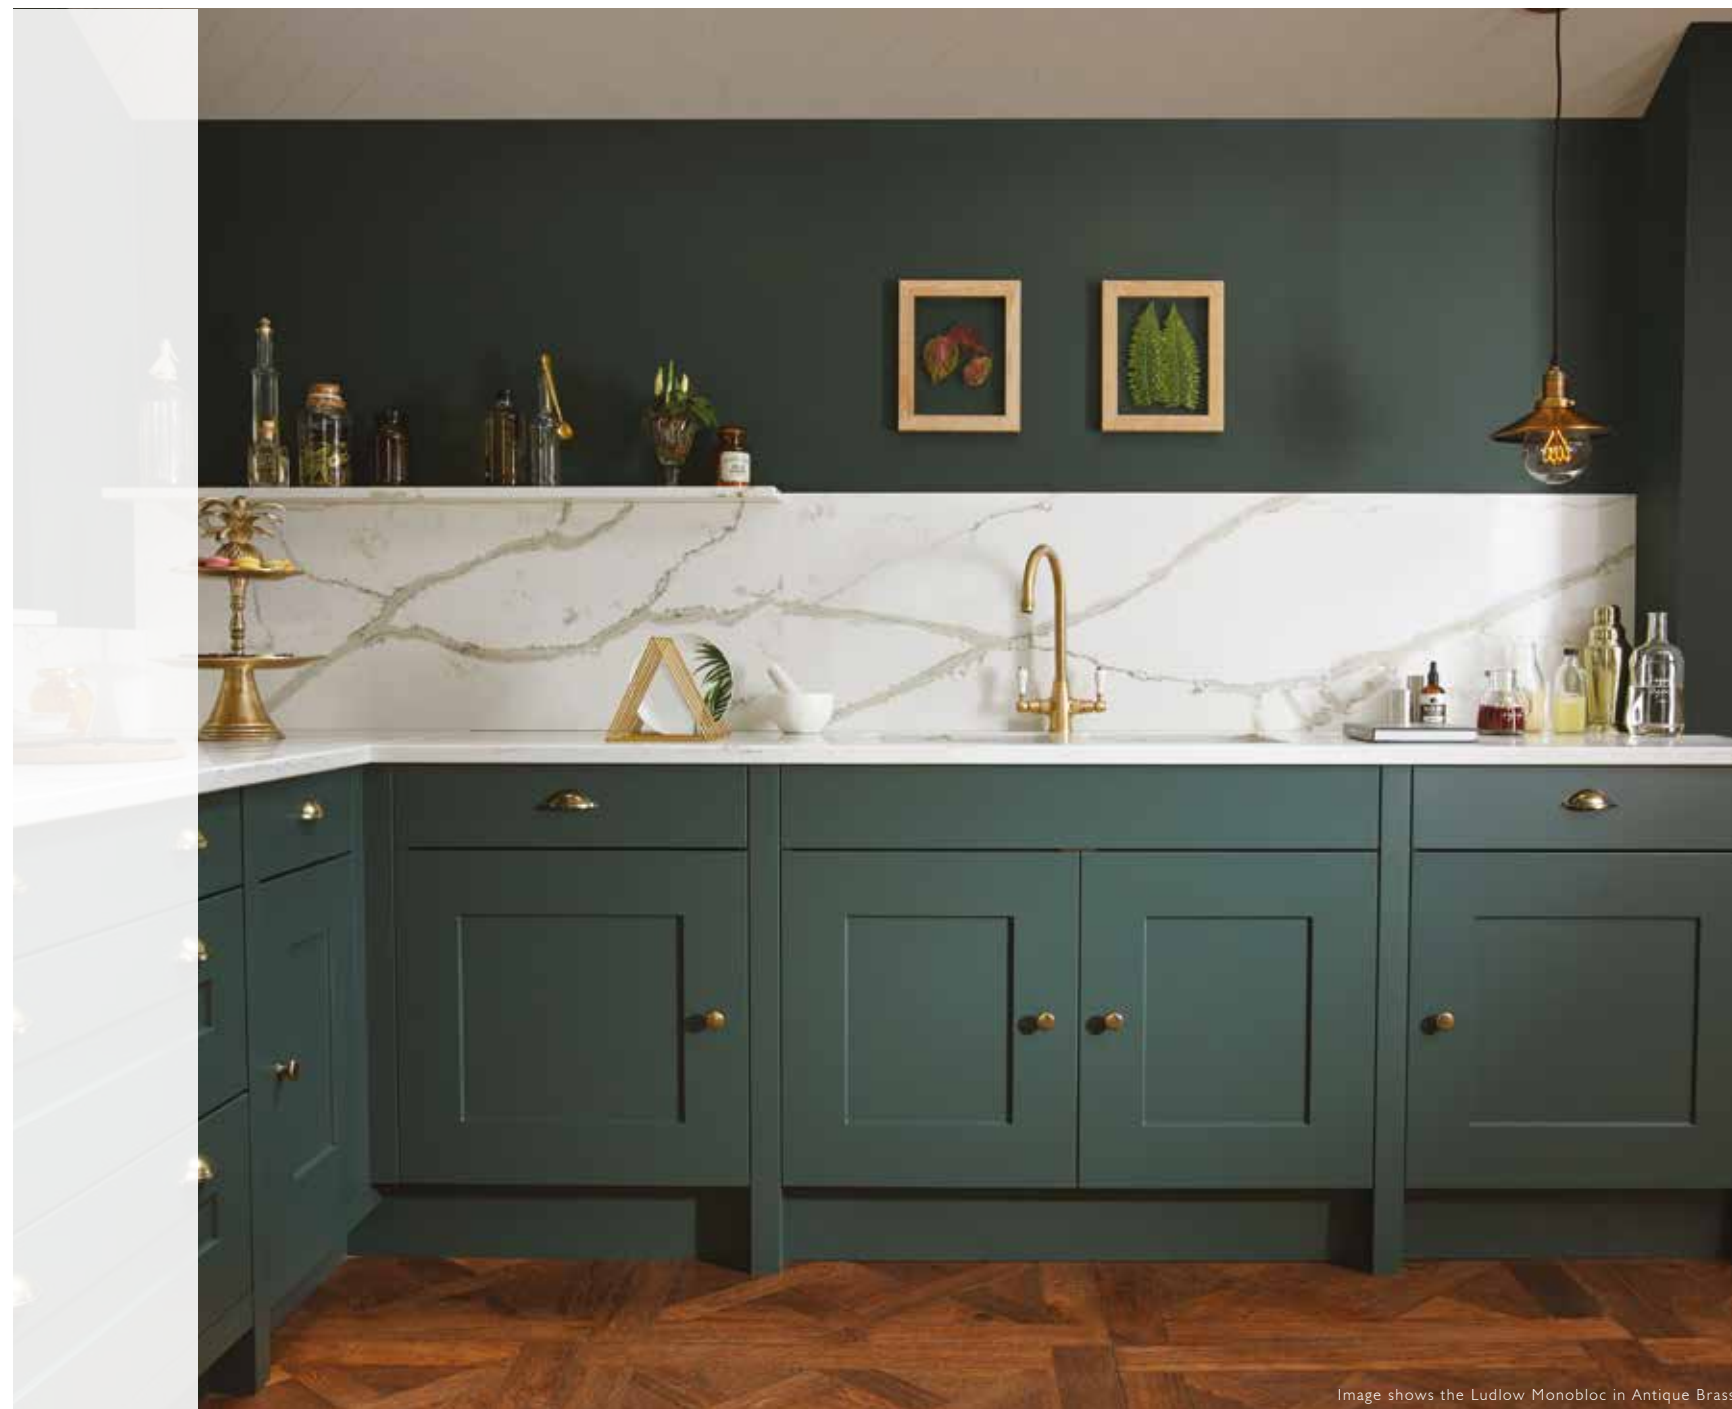

Image shows the Ludlow Monobloc in Antique Brass

TAPS

TRADITIONAL 269

Gosford
Monobloc

AT1019
Chrome
£261

A tall sweeping swan neck spout and smooth tapered handles fuse with the symmetrical body to create a tap of modern-day elegance