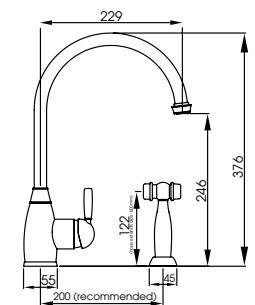

For complete functionality select models with the integrated handspray, delivering any mix of hot and cold water through the handspray.

Full specification documents can be found at www.abodedesigns.co.uk