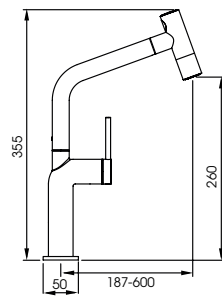

Building on the success of the Tubist collection this uniquely styled tap adds an intuitive, ergonomic spray functionality in addition to the normal aerated water flow. Ideally suited to those looking for improved practicality without compromising on style, the Tubist T will be as easy in the hand as it is on the eye.

Tubist T
Pull Out Spray

AT2190
Chrome
£449

abode
distinctly

Ergonomic 'T' spray functionality for effortless flicking between standard and spray settings

Cool touch sprayhead for hot spraying practicality

Cold-start, ceramic disc technology: Mitigates unnecessary boiler operation and removes handle-to-wall interference

Bubble-Tec aerated water for improved water efficiency and reduced splashing

Supple-flex hose for enhanced pliability with 60cm reach, permitting access to the corners of the largest format sinks