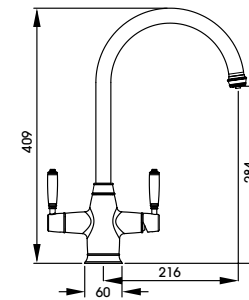

Protrad
Monobloc

PT1193
Chrome
£949

The perfect pairing for an Abode ceramic sink. Our compact PROBOIL.2X boiler sits neatly in a Belfast cabinet.

Pairing timeless, British style with the latest engineering to give you instant access to steaming hot water at the twist of a handle - The ProTrad is a true modern day classic!

Steaming hot water is dispensed via a two stage handle operation, push the left handle down and pull forward to release the steaming hot water.

Each tap is supplied with the temperature controllable, 2L PROBOIL.2X boiler and paired filter to protect your boiler and deliver the perfect hot drink.