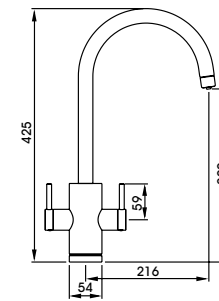

Profile
Monobloc

PT1001-2

Chrome
£1,149

Featuring patented HotKey® technology. The instant steaming hot water is dispensed only when the HotKey is placed against the tap body, optimising safety and making this the ideal option for anyone with dexterity problems or similar.

Sleek swan spout is perfect for traditional and contemporary kitchens alike.

4 IN 1 functionality; domestic hot & cold, instant steaming hot and filtered cold water.

Supplied with the NEW PROBOIL.4E boiler and premium water optimisation filter.