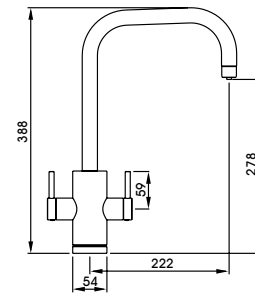

Project
Monobloc

PT1003-2
Chrome
£1,149

Featuring patented HotKey® technology. The instant steaming hot water is dispensed only when the HotKey is placed against the tap body, optimising safety and making this the ideal option for anyone with dexterity problems or similar.

Stylish quad spout makes this the perfect option for contemporary kitchens.

4 IN 1 functionality; domestic hot & cold, instant steaming hot and filtered cold water.

Supplied with the NEW PROBOIL.4E boiler and premium water optimisation filter.