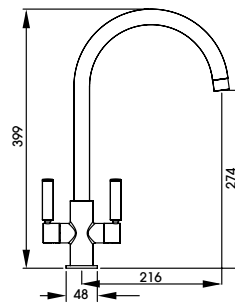

Globe Monobloc

AT2138
Chrome
£211

abode

Perfectly balanced. A classic looking monobloc design sure to provide the perfect finishing touch in a variety of kitchen designs

Contemporary handle styling with hot and cold indicators on the top of each handle

Choose from four of our most popular finishes