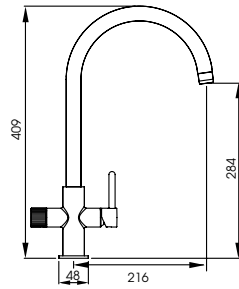

Turn the middle lever clockwise for filtered water

Full filter starter kit supplied

Puria
Aquifier

AT2042
Chrome
£360

Abode lead the market in innovative filter water taps and the latest addition to the range is no exception