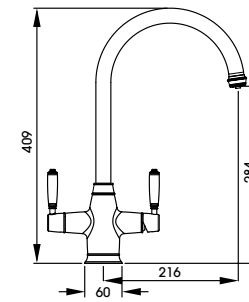

Protrad
Monobloc

PT1190
Chrome
£849

The perfect pairing for an Abode ceramic sink. Our compact PROBOIL.2X boiler sits neatly in a Belfast cabinet.

Pairing timeless, British style with the latest engineering to give you instant access to steaming hot water at the twist of a handle - The ProTrad is a true modern day classic!

Steaming hot water is dispensed via a two stage handle operation, push the left handle down and pull forward to release the steaming hot water.

Each tap is supplied with the temperature controllable, 2L PROBOIL.2X boiler and paired filter to protect your boiler and deliver the perfect hot drink.