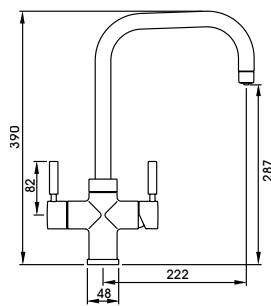

PRONTEAU™
by **abode**

3 IN 1 with **PROBOIL.2X**