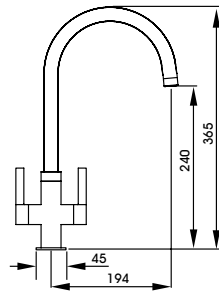

Pico
Monobloc

AT1226
Chrome
£148