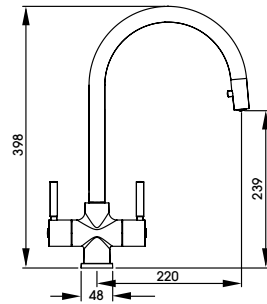

Zest
Monobloc Pull Out

AT2164
Chrome
£303

abode

A balanced monobloc design with the added benefit of inbuilt functionality

Zest has a hidden pull out. The discreet hose is hidden away and located by a small toggle at the back of the spout maintaining the design lines of the product

The perfect helping hand for common rinsing tasks