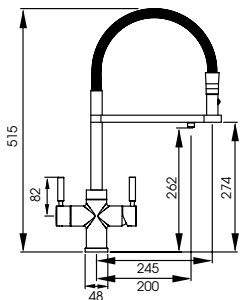

PRONTEAU™
by **abode**

3 IN 1 with **PROBOIL.2X**

Professional
Monobloc

PT1122
Chrome
£949