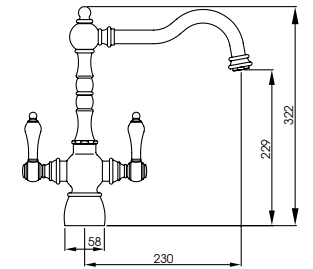

AT3073
Forged Brass
£589

Full specification documents can be found at www.abodedesigns.co.uk

Bayenne Single Lever

AT3028
Chrome
£470

AT3087
Century Copper
£565

It's the fine, sophisticated detailing and classic French design which epitomise the Bayenne family of products. This traditional design has a contemporary edge in the form of the single lever handle for effortless single handed control.