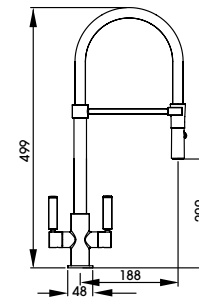

The same slim and sleek Globe body with added functionality

Pull around hose with spray feature integrated

Contrasting, durable silicone hose cover