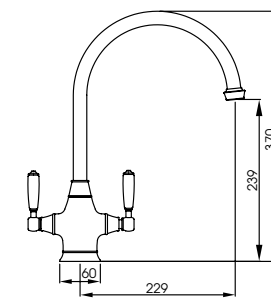

AT3004
Chrome
£386

AT3006
Pewter
£427

AT3070
Forged Brass
£465

The perfect addition to an understated, traditional kitchen design. Single lever design for smooth single handed control makes this Astbury product as functional as it is sleek.

Astbury Monobloc

AT3002
Pewter
£448

Sleek, traditional styling embodied. Featuring real ceramic handles with smooth, quarter turn function.