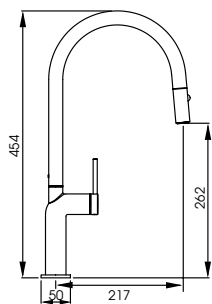

AT2130
Brushed Nickel
£480

Modern European styling lends everything to the curvaceous and organic form of Tubist

Using cold start valve technology, the environmentally friendly design will help save heat and wasted energy

Integrated pull down spray function, offering full or spray water functions

Three finishes available: Brushed Nickel, Matt Black & Polished Copper