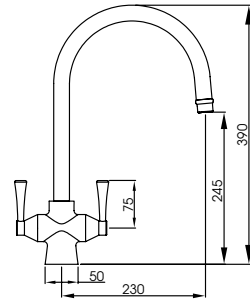

TAPS

WATER FILTER 301

Image shows the Atlas Aquifier in Matt Black

Gosford
Aquifier

AT2005
Chrome
£504

abode
distinctly

The classic Gosford design attributes are maintained but combined with the added benefit of Abode's unique integrated water filtration technology