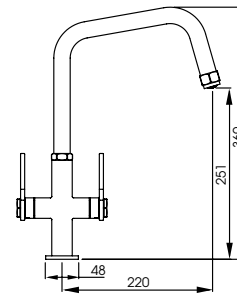

HEX
Monobloc

AT2091
Brushed Nickel
£421