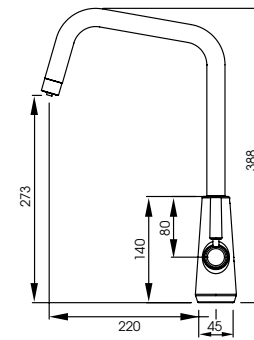

NEW

Scandi-E

PT1043
Matt White
£1,249

An exclusive design by Abode with a minimalist, organic form, inspired by the growing trend in kitchens and interiors for Scandinavian inspired simplicity, minimalism and functionality

Instant hot water is delivered safely using the patented HotKey. Filtered cold water is delivered via the unique push button

Three calming colourways available and FSC approved Beech wood

Considered features, with a cold start valve on the hot/cold handle and a 5L per minute flow limiter (optional) included in the box

Cool touch spout with 180 degree rotation