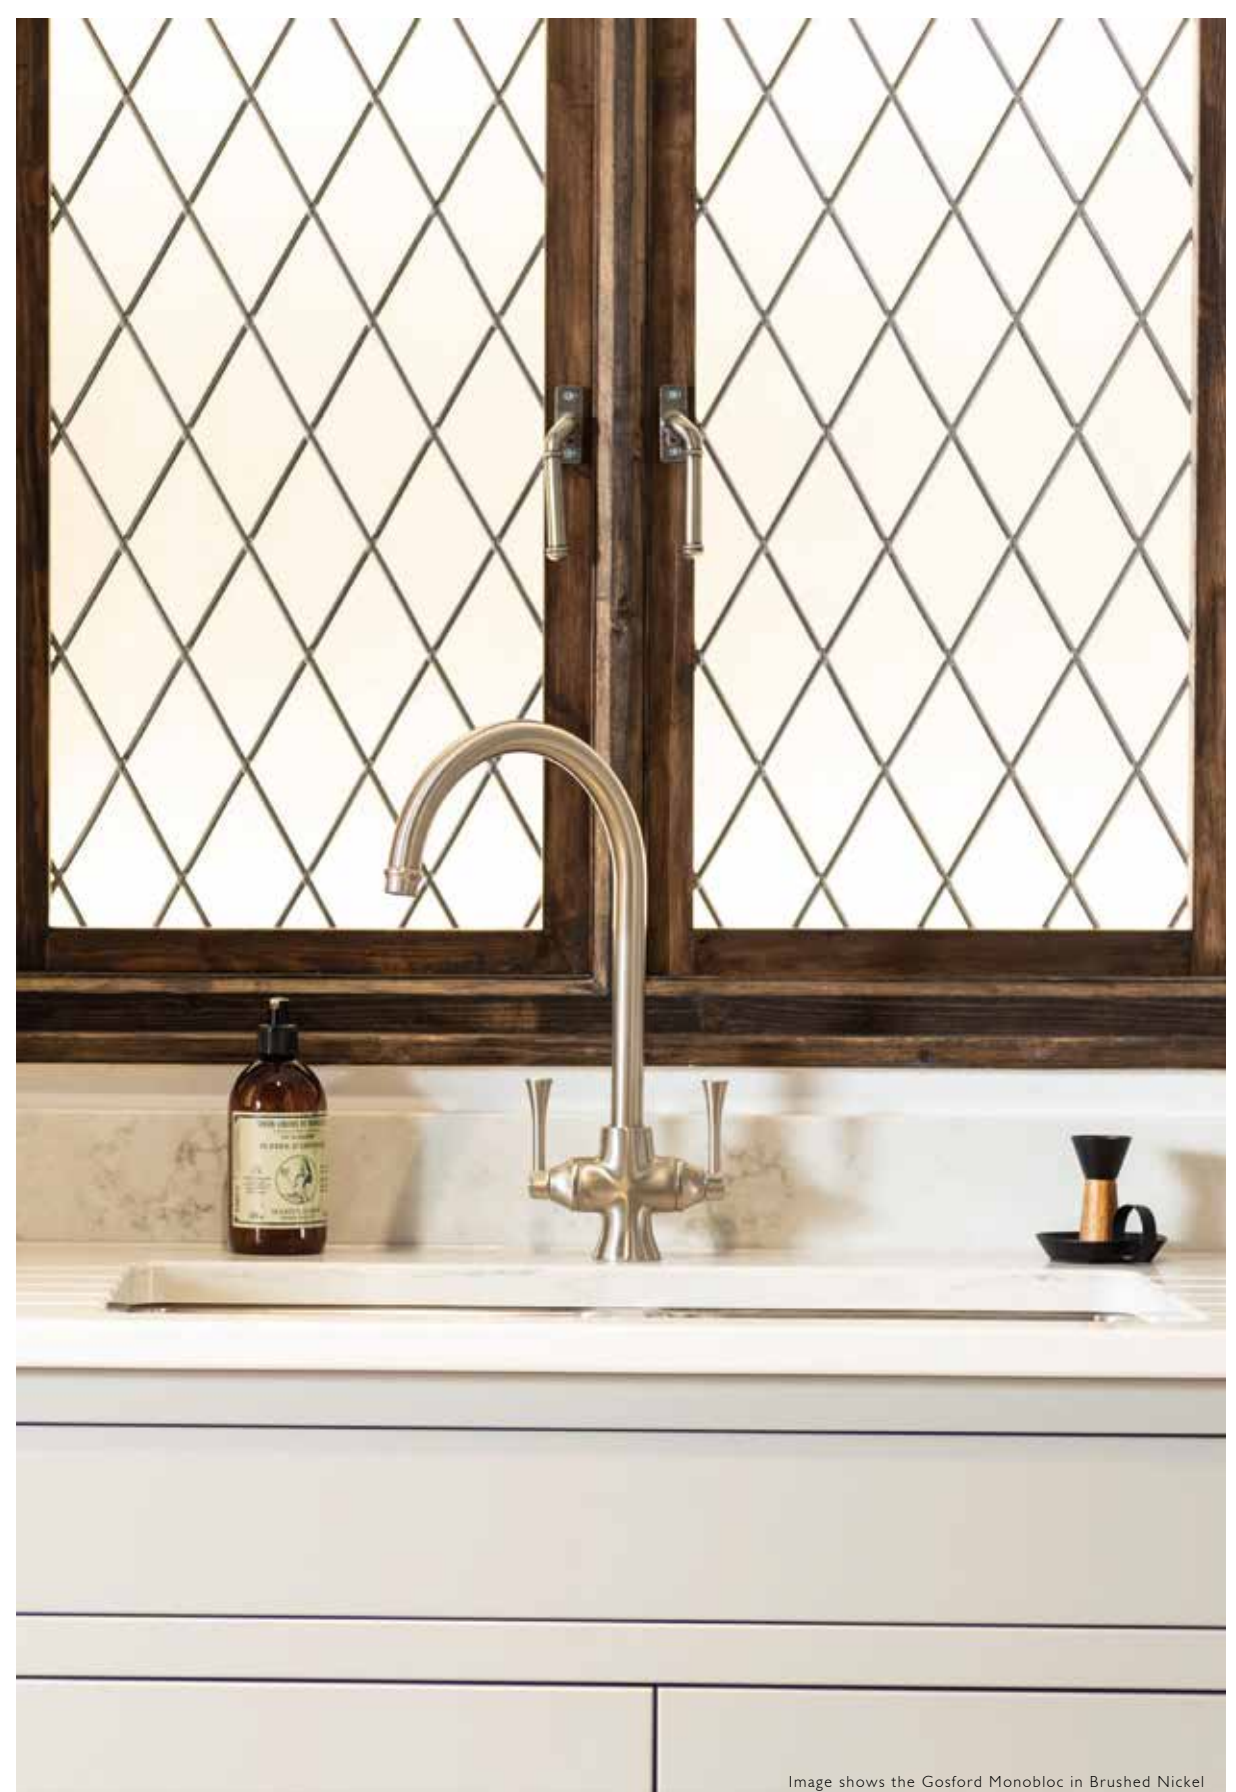

The classic Gosford design attributes are maintained but combined with the added benefit of Abode's unique integrated water filtration technology

The flow of hot, cold and filtered water goes through the same spout and using just two handles

Traditionally styled hot, cold and pure indicators on top of the handles

Push the cold lever back for filtered water

Full filter starter kit
supplied

AT2006
Brushed Nickel
£528