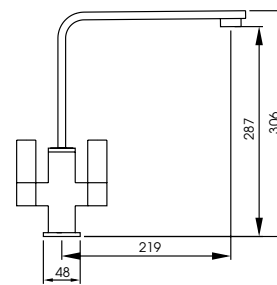

abode

Image shows the Belfast Ceramic and Fluid Monobloc in Chrome

Image shows the Matrix R15 1.5 Bowl and Quantic Monobloc in Chrome

Quantic
Monobloc

AT2070
Chrome
£248

abode
distinctly

Contemporary styling perfectly blending round and square forms