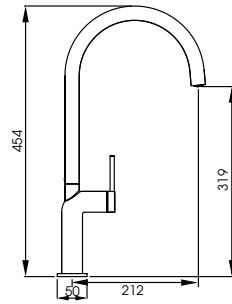

AT2114
Polished Copper
£360

Full specification documents can be found at www.abodedesigns.co.uk

Tubist

AT2127

Brushed Nickel

£360

abode
distinctly

Modern European styling lends everything to the curvaceous and organic form of the Tubist