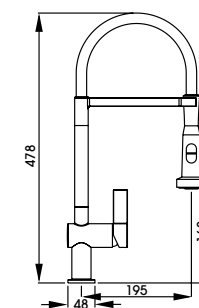

Features pull around, switchable spray function, perfect for rinsing and cleaning tasks

Professional style, an ideal kitchen addition for the keen cook or baker

Ceramic disc valve technology for ultra smooth water flow and temperature control

Full specification documents can be found at www.abodedesigns.co.uk