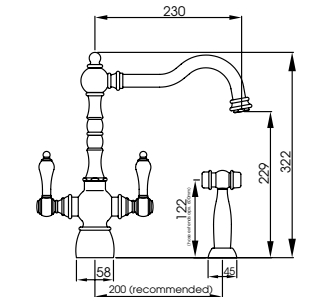

Bayenne Monobloc with Integrated Handspray

AT3025
Chrome
£690

AT3086
Century Copper
£789

For complete functionality select models with the integrated handspray, delivering any mix of hot and cold water through the handspray.