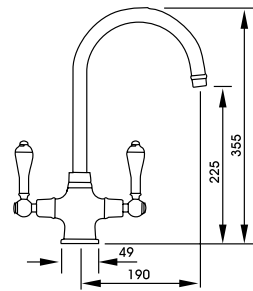

Ludlow
Monobloc

AT1026
Chrome
£239

Timeless classic Victorian inspired design

Ceramic style handles with traditional hot and cold indicators
on the end of each handle

A balanced combination of age-old design inspiration with
modern engineering technology