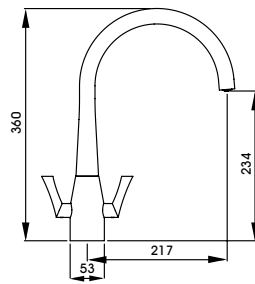

Fluid
Monobloc

AT1169
Chrome
£300

abode
distinctly

The name says it all. Fluidity of the design lines is the essence of this collection

Distinctive handle styling to add eye-catching detail to your kitchen design

Equally at home in classic or contemporary kitchen interiors alike