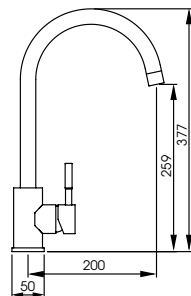

Contemporary side single lever styling featuring soft, smooth curves

A sleek swan neck design which boasts all the benefits of stainless steel alongside

Ceramic cartridge technology for smooth flow and temperature control