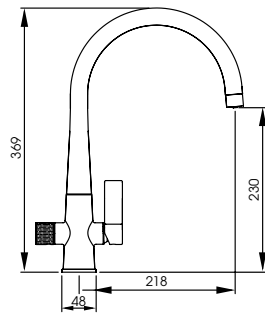

NEW

Naturalé
Aquifier

AT2195-F5
Chrome
£499

abode
distinctly

A tap with a conscience, one that is maximal on style and minimal on impact. The Naturalé has been designed and developed by Abode to be our most sustainable tap.