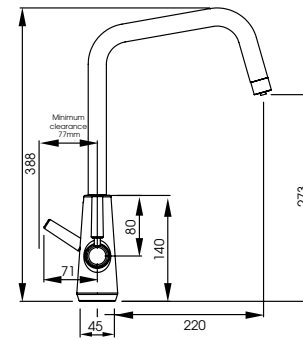

NEW

Scandi-X

PT1300
Matt White
£929

An exclusive design by Abode with a minimalist, organic form and calming colour palette. Inspired by the growing trend in kitchens and interiors for Scandinavian inspired simplicity

Three calming colourways available and FSC approved Beech wood handles

Considered features, with a cold start valve on the hot/cold handle and a 5L per minute flow limiter (optional) included in the box

4 IN 1 functionality to help households limit their consumption of bottled mineral water

Cool touch spout with 180 degree rotation