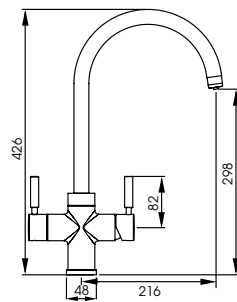

Scan to view
video showing
the Propure
in action on
our YouTube
channel.

Image shows the Propure 4 IN 1 Monobloc in Brushed Brass

Propure Monobloc
Swan Spout

PT1150
Chrome
£899

more Style: Contemporary aesthetic