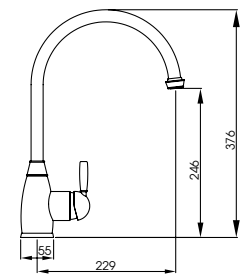

A3016
Chrome
£375

AT3018
Pewter
£413

The smooth action of the single lever handle makes for effortless control and precision flow

Premium simplicity embodied