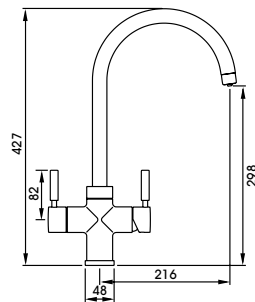

PRONTEAU™
by **abode**

3 IN 1 with **PROBOIL.2X**