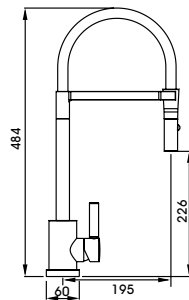

Perfectly complement the décor of your kitchen with chrome or brushed nickel options with a black hose

Distinctive monobloc option

Atlas Professional Single Lever pull around with spray

AT1249
Chrome
£456

AT1250
Brushed Nickel
£480

AT2100
Matt Black
£620