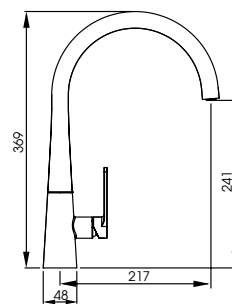

AT2188
Brushed Brass
£503

Full specification documents can be found at www.abodedesigns.co.uk

Image shows the Coniq R Single Lever in Brushed Nickel

Coniq R

AT2115
Chrome
£215

abode
distinctly

Stylish and contemporary conical style utilising advanced hydroforming manufacturing techniques