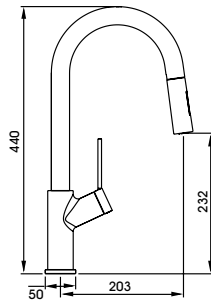

Virtue Nero Pull Out
with spray

AT1244
Chrome
£434

The contrasting black flexible spout makes it the perfect choice
for coordinating with other elements in the kitchen

With the added functionality of a pull-out hose with spray for
those harder to reach places

The unique 'V' shaped body and handle design of the Virtue
tap gives it a truly iconic look

Full specification documents can be found at www.abodedesigns.co.uk

abode