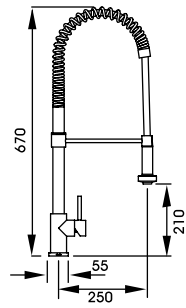

Stalto Professional
pull out with spray

ATI 199
Stainless Steel
£652

Standing tall at 670mm, the Stalto is a truly showstopping piece in any kitchen

Coiled construction with a balanced spray head and integrated spray button

The ultimate choice for the keen cook or aspiring chef