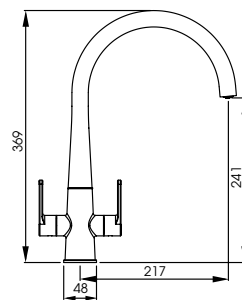

Coniq R

AT2123
Chrome
£215

abode
distinctly

Stylish and contemporary conical style utilising advanced hydroforming manufacturing techniques

Smooth, rotating swan necked spout, with integrated aeration hidden from view with a cache aerator

Four hardwearing finishes available, including the durable and striking matt black and polished copper finishes