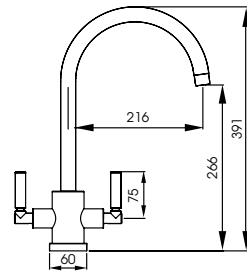

Atlas
Aquifier

AT2003
Chrome
£517

Maintain the sleek and popular style of the Atlas tap with the addition of filtered cold water

Cold, hot and pure indicators on the top of the handles

Four finishes available, achieve the perfect finishing touch with the benefit of added functionality

Push the cold lever back for filtered water