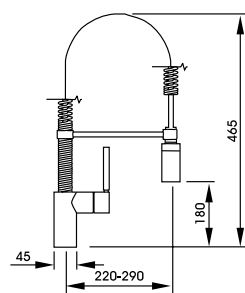

Ratio Professional
pull out

AT1115
Chrome
£571

abode
distinctly

True functionality for ultimate flexibility, making cleaning and rinsing
chores simple

Maintain the look and feel of a professional tap whilst retaining a
relatively compact size

Full specification documents can be found at www.abodedesigns.co.uk