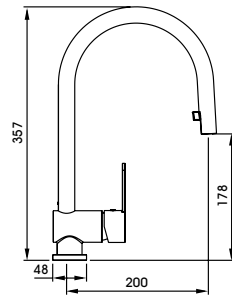

Czar
Single Lever Pull Out

AT1240
Chrome
£171

This simple single lever design features a discreet grey Nylon pull out hose. The pull out length can be set as required using the counterbalance weight under the sink

Smooth and effortless single lever control

Supplied complete with flexible tail pipes for fast and simple fitting