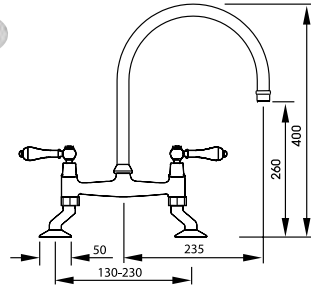

Timeless classic Victorian inspired design

Ceramic style handles with traditional hot and cold indicators
on the end/top of each handle

A balanced combination of age-old values with modern
engineering technology