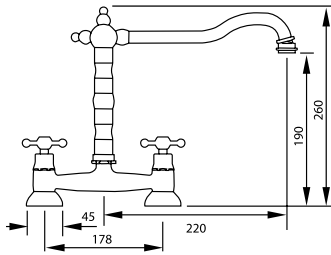

Full specification documents can be found at www.abodedesigns.co.uk