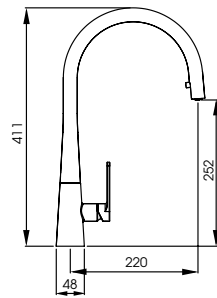

Coniq R
Single Lever Pull Out

AT2119
Chrome
£300

Stylish and contemporary conical style utilising advanced hydroforming manufacturing techniques

Smooth, rotating swan necked spout with integrated pull down weighted spray, with integrated aeration hidden that disappears when put back into place

Four hardwearing finishes available, including the durable and striking matt black and polished copper finishes