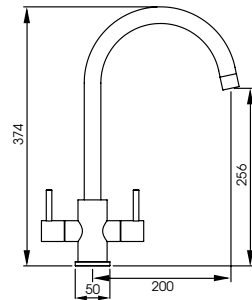

Balanced, contemporary monobloc styling with the well-loved benefits of stainless steel

Ceramic disk valve technology for super smooth flow and temperature control

Fitted with an anti-splash aerator for a premium finish