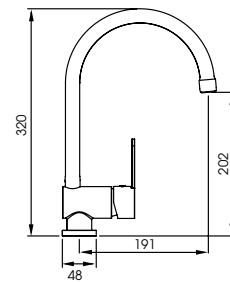

Czar
Single Lever

AT1241
Chrome
£143

abode

The swan neck spout of the Czar gives it an elegant and contemporary design

Achieve precision water control at the touch of a single lever

An affordable and stylish option