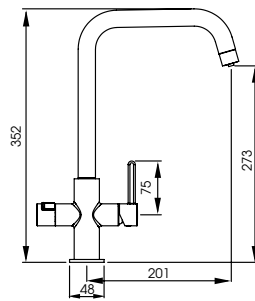

Prothia
Quad Spout

PT1140
Chrome
£649

The Prothia features a stylish, single side lever, blends square and round lines and a quad spout to create a sleek design with a modern edge, with the additional functionality of steaming hot water delivered safely through our cool touch spout.

This slimline 3 IN 1 tap is currently the slimmest of its kind in the market.

The steaming hot water is operated by the two stage handle lock on the left. This must be pushed left and held whilst turning the handle back to safely dispense the steaming hot water.

Full specifications are available at www.pronteau.co.uk

Scan to view
video showing
the Prothia
in action on
our YouTube
channel.